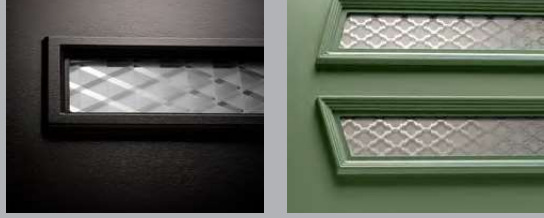

HARMONY GLASS COLLECTION

The exclusive Harmony Collection provides contemporary, etched effect geometric designs which cleverly feature on both sides of the double-glazed unit to create a 3D effect which is both elegant and striking.