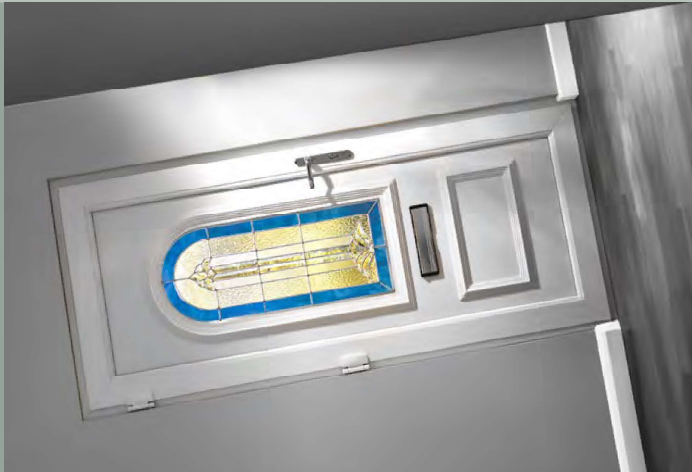

PLATINUM GLASS COLLECTION

The Platinum Collection provides luxurious and exclusive designs that showcase glass bevels nestled between finely patterned backgrounds and platinum coloured soldered joint leadwork. These are then encased between two sheets of crystal clear glass for a unique, smooth to the touch, finish.

Rockingham One Platinum Fantasy
Colour White
Frame White